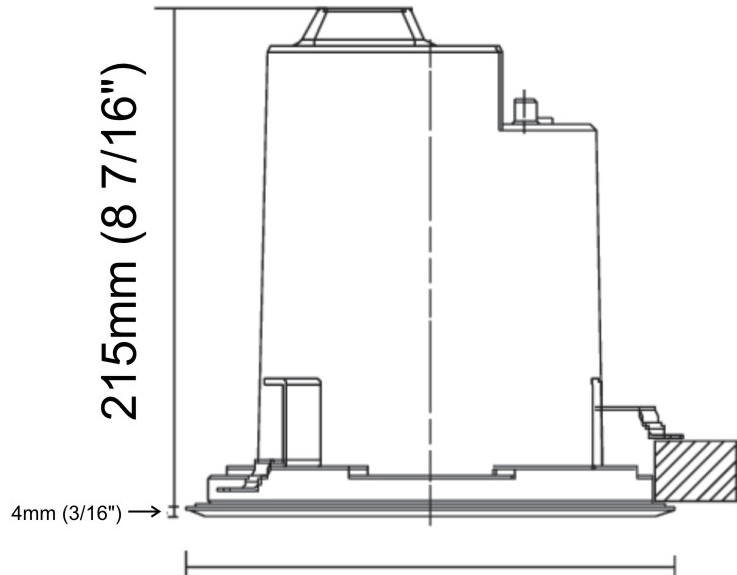

GENERAL

Series: Olodum
Brand: Side
Division: Exterior
Mounting Type: Recessed
Mounting Location: Ceiling
Subcategory: Downlight

PHYSICAL

Shape: Round
Diameter (mm): 220
Diameter (in): 8 11/16
Height (mm): 215
Height (in): 8 7/16
Light Distribution: Adjustable / Direct
Weight (kg): 3.6
Weight (lbs): 7.94
Diffuser: Clear tempered glass
Fixture Finish: SSS
Fixture Material: Aluminum Die Cast

ELECTRICAL

Lamp Type: LED (Zhaga Standard)
Input Wattage (W): 20
Total Output Wattage (W): 17
Dimming: Tri-Mode (Non-Dimming and Phase Dimming (120Vac only) and 0-10V Dimming)
Driver Included: Yes
Driver Location: Integrated
Driver Type: Constant Current - Universal
Driver Class: Class 2
Input Voltage (V): 120 - 277
Constant Current (MA): 500
Upon Request: (Not included - see components [IP65 or higher enclosure to be supplied by others]) 0-10Vdc dimming / (Included) Integral: Phase dimming @120Vac only / 277Vac

LED

Color Temperature (°K): 3000 / 4000
Max. Delivered Lumen (lm): 2434.9 / 2607.5
Nominal Lumen (lm): 2750 / 2945
CRI: >80 CRI
Lamp Life (hrs): 50000

OPTICAL

Reflector: Polycarbonate metallized reflector
Optic: 15 / 45 / 65 / ASY

RATINGS AND CERTIFICATIONS

Certified By: Certified for North American Standards
IP rating: IP67
IK Rating: IK10

220mm (8 11/16")

Recessed Thickness: 10 / 12.5 / 15 / 25 / 30 mm
(3/8" / 1/2" / 9/16" / 1" / 1 3/16")

201mm (7 15/16")
3.6kg / 7.93lbs