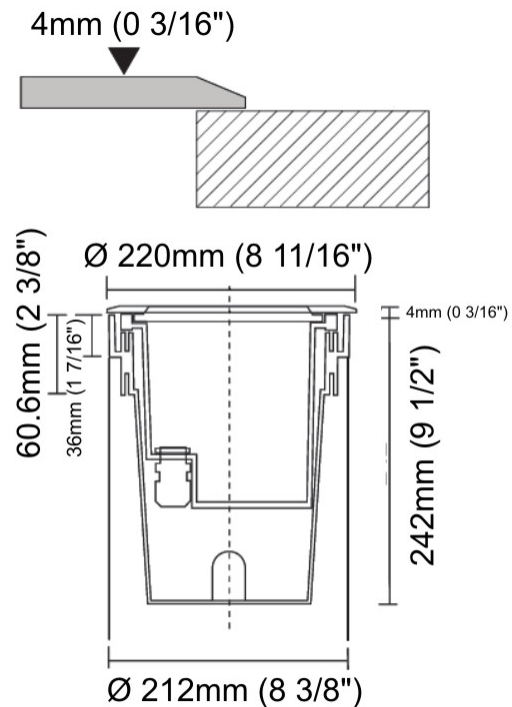

GENERAL

Series: Olodum
Brand: Side
Division: Exterior
Mounting Type: Recessed
Mounting Location: In-Ground
Subcategory: Uplight

PHYSICAL

Shape: Round
Diameter (mm): 220
Diameter (in): 8 11/16
Height (mm): 242
Height (in): 9 1/2
Light Distribution: Adjustable / Direct
Weight (kg): 3.8
Weight (lbs): 8.38
Diffuser: Clear tempered glass
Gasket: Silicon rubber
Fixture Finish: SSS
Fixture Material: Aluminum Die Cast

ELECTRICAL

Lamp Type: LED (Zhaga Standard)
Input Wattage (W): 20
Total Output Wattage (W): 17
Dimming: Tri-Mode (Non-Dimming and Phase Dimming (120Vac only) and 0-10V Dimming)
Driver Included: Yes
Driver Location: Integrated
Driver Type: Constant Current - Universal
Driver Class: Class 2
Input Voltage (V): 120 - 277
Constant Current (mA): 500
Upon Request: (Not included - see components [IP65 or higher enclosure to be supplied by others]) Remote: 0-10Vdc dimming / (Included) Integral: Phase dimming @120Vac only / 277Vac

LED

Color Temperature (°K): 3000 / 4000
Max. Delivered Lumen (lm): 2434.9 / 2607.5
Nominal Lumen (lm): 2750 / 2945
CRI: >80 CRI
Lamp Life (hrs): 50000

OPTICAL

Reflector: Polycarbonate metallized reflector
Optic: 15 / 45 / 65 / ASY

RATINGS AND CERTIFICATIONS

Certified By: Certified for North American Standards
IP rating: IP67
IK Rating: IK10

3.80 kg / 8.38 lbs