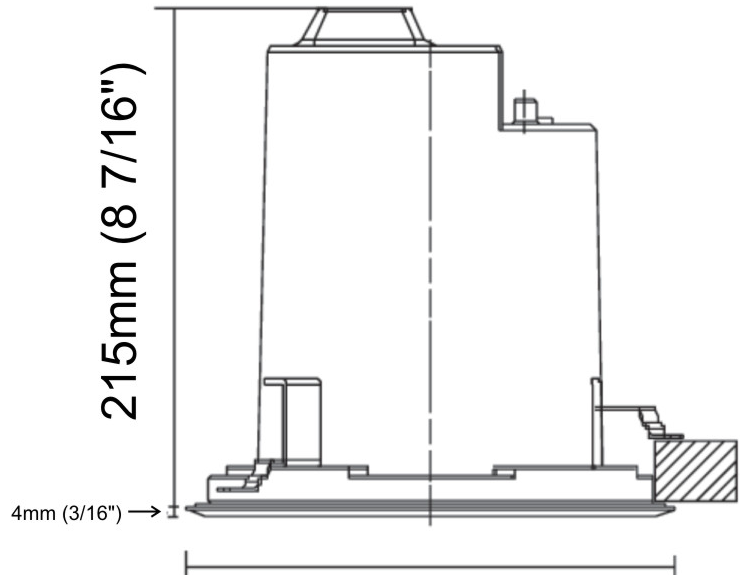

GENERAL

Series: Olodum
Brand: Side
Division: Exterior
Mounting Type: Recessed
Mounting Location: Ceiling
Subcategory: Downlight

PHYSICAL

Shape: Round
Diameter (mm): 220
Diameter (in): 8 11/16
Height (mm): 215
Height (in): 8 7/16
Light Distribution: Adjustable / Direct
Weight (kg): 3.6
Weight (lbs): 7.94
Diffuser: Clear tempered glass
Fixture Finish: SSS
Fixture Material: Aluminum Die Cast

ELECTRICAL

Lamp Type: LED (Zhaga Standard)
Input Wattage (W): 20
Total Output Wattage (W): 17
Dimming: Tri-Mode (Non-Dimming and Phase Dimming (120Vac only) and 0-10V Dimming)
Driver Included: Yes
Driver Location: Integrated
Driver Type: Constant Current - Universal
Driver Class: Class 2
Input Voltage (V): 120 - 277
Constant Current (MA): 500
Upon Request: (Not included - see components [IP65 or higher enclosure to be supplied by others]) 0-10Vdc dimming / (Included) Integral: Phase dimming @120Vac only / 277Vac

LED

Color Temperature (°K): 3000 / 4000
Max. Delivered Lumen (lm): 2434.9 / 2587.5
Nominal Lumen (lm): 2750 / 2945
CRI: >80 CRI
Lamp Life (hrs): 50000

OPTICAL

Reflector: Polycarbonate metallized reflector
Beam Angle: Spot - 15° / Flood - 45° / Wide Flood - 65° / Asymmetric

RATINGS AND CERTIFICATIONS

Certified By: Certified for North American Standards
IP rating: IP67
IK Rating: IK10

220mm (8 11/16")

Recessed Thickness 10 / 12.5 / 15 / 25 / 30 mm
(3/8" / 1/2" / 9/16" / 1" / 1 3/16")

201mm (7 15/16")
3.6kg / 7.93lbs